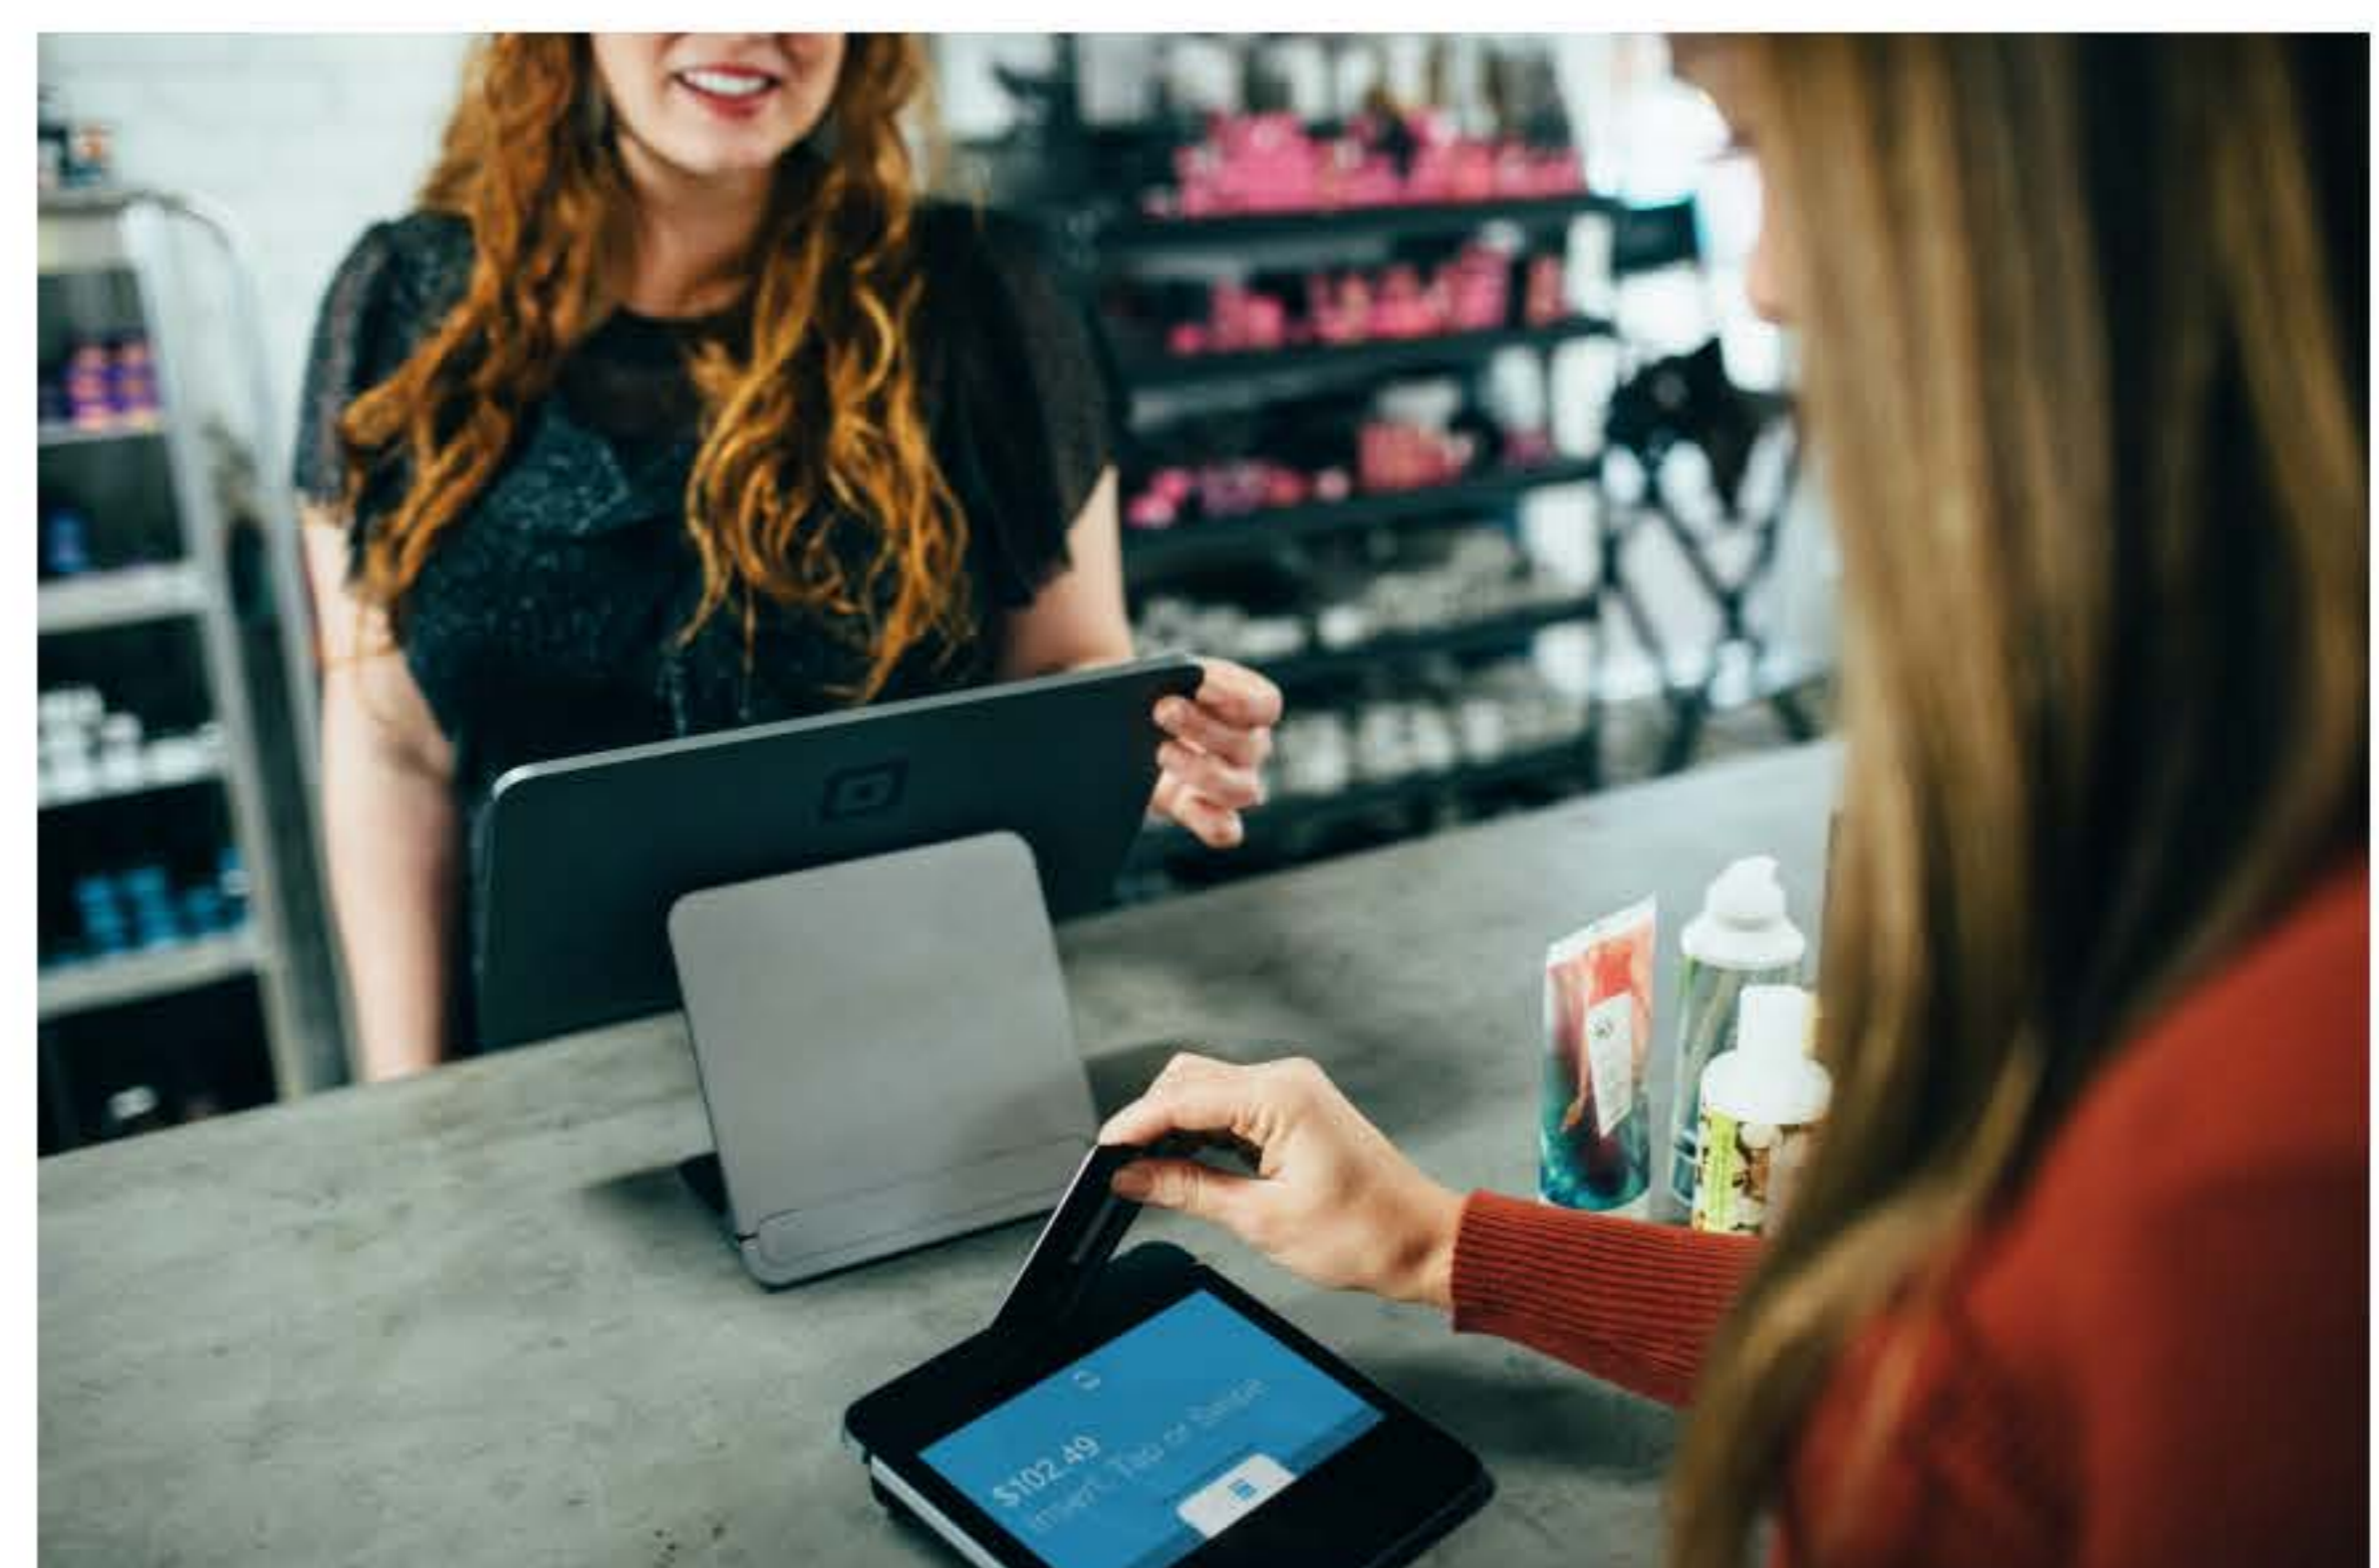

Precise Analytics
Analytics help marketers and advertisers assess product sellability or campaign effectiveness.

Improves Customer Conversion Rate
According to CSGIC statistics, the more the customer knows about the product, the more likely the product will be in the basket.