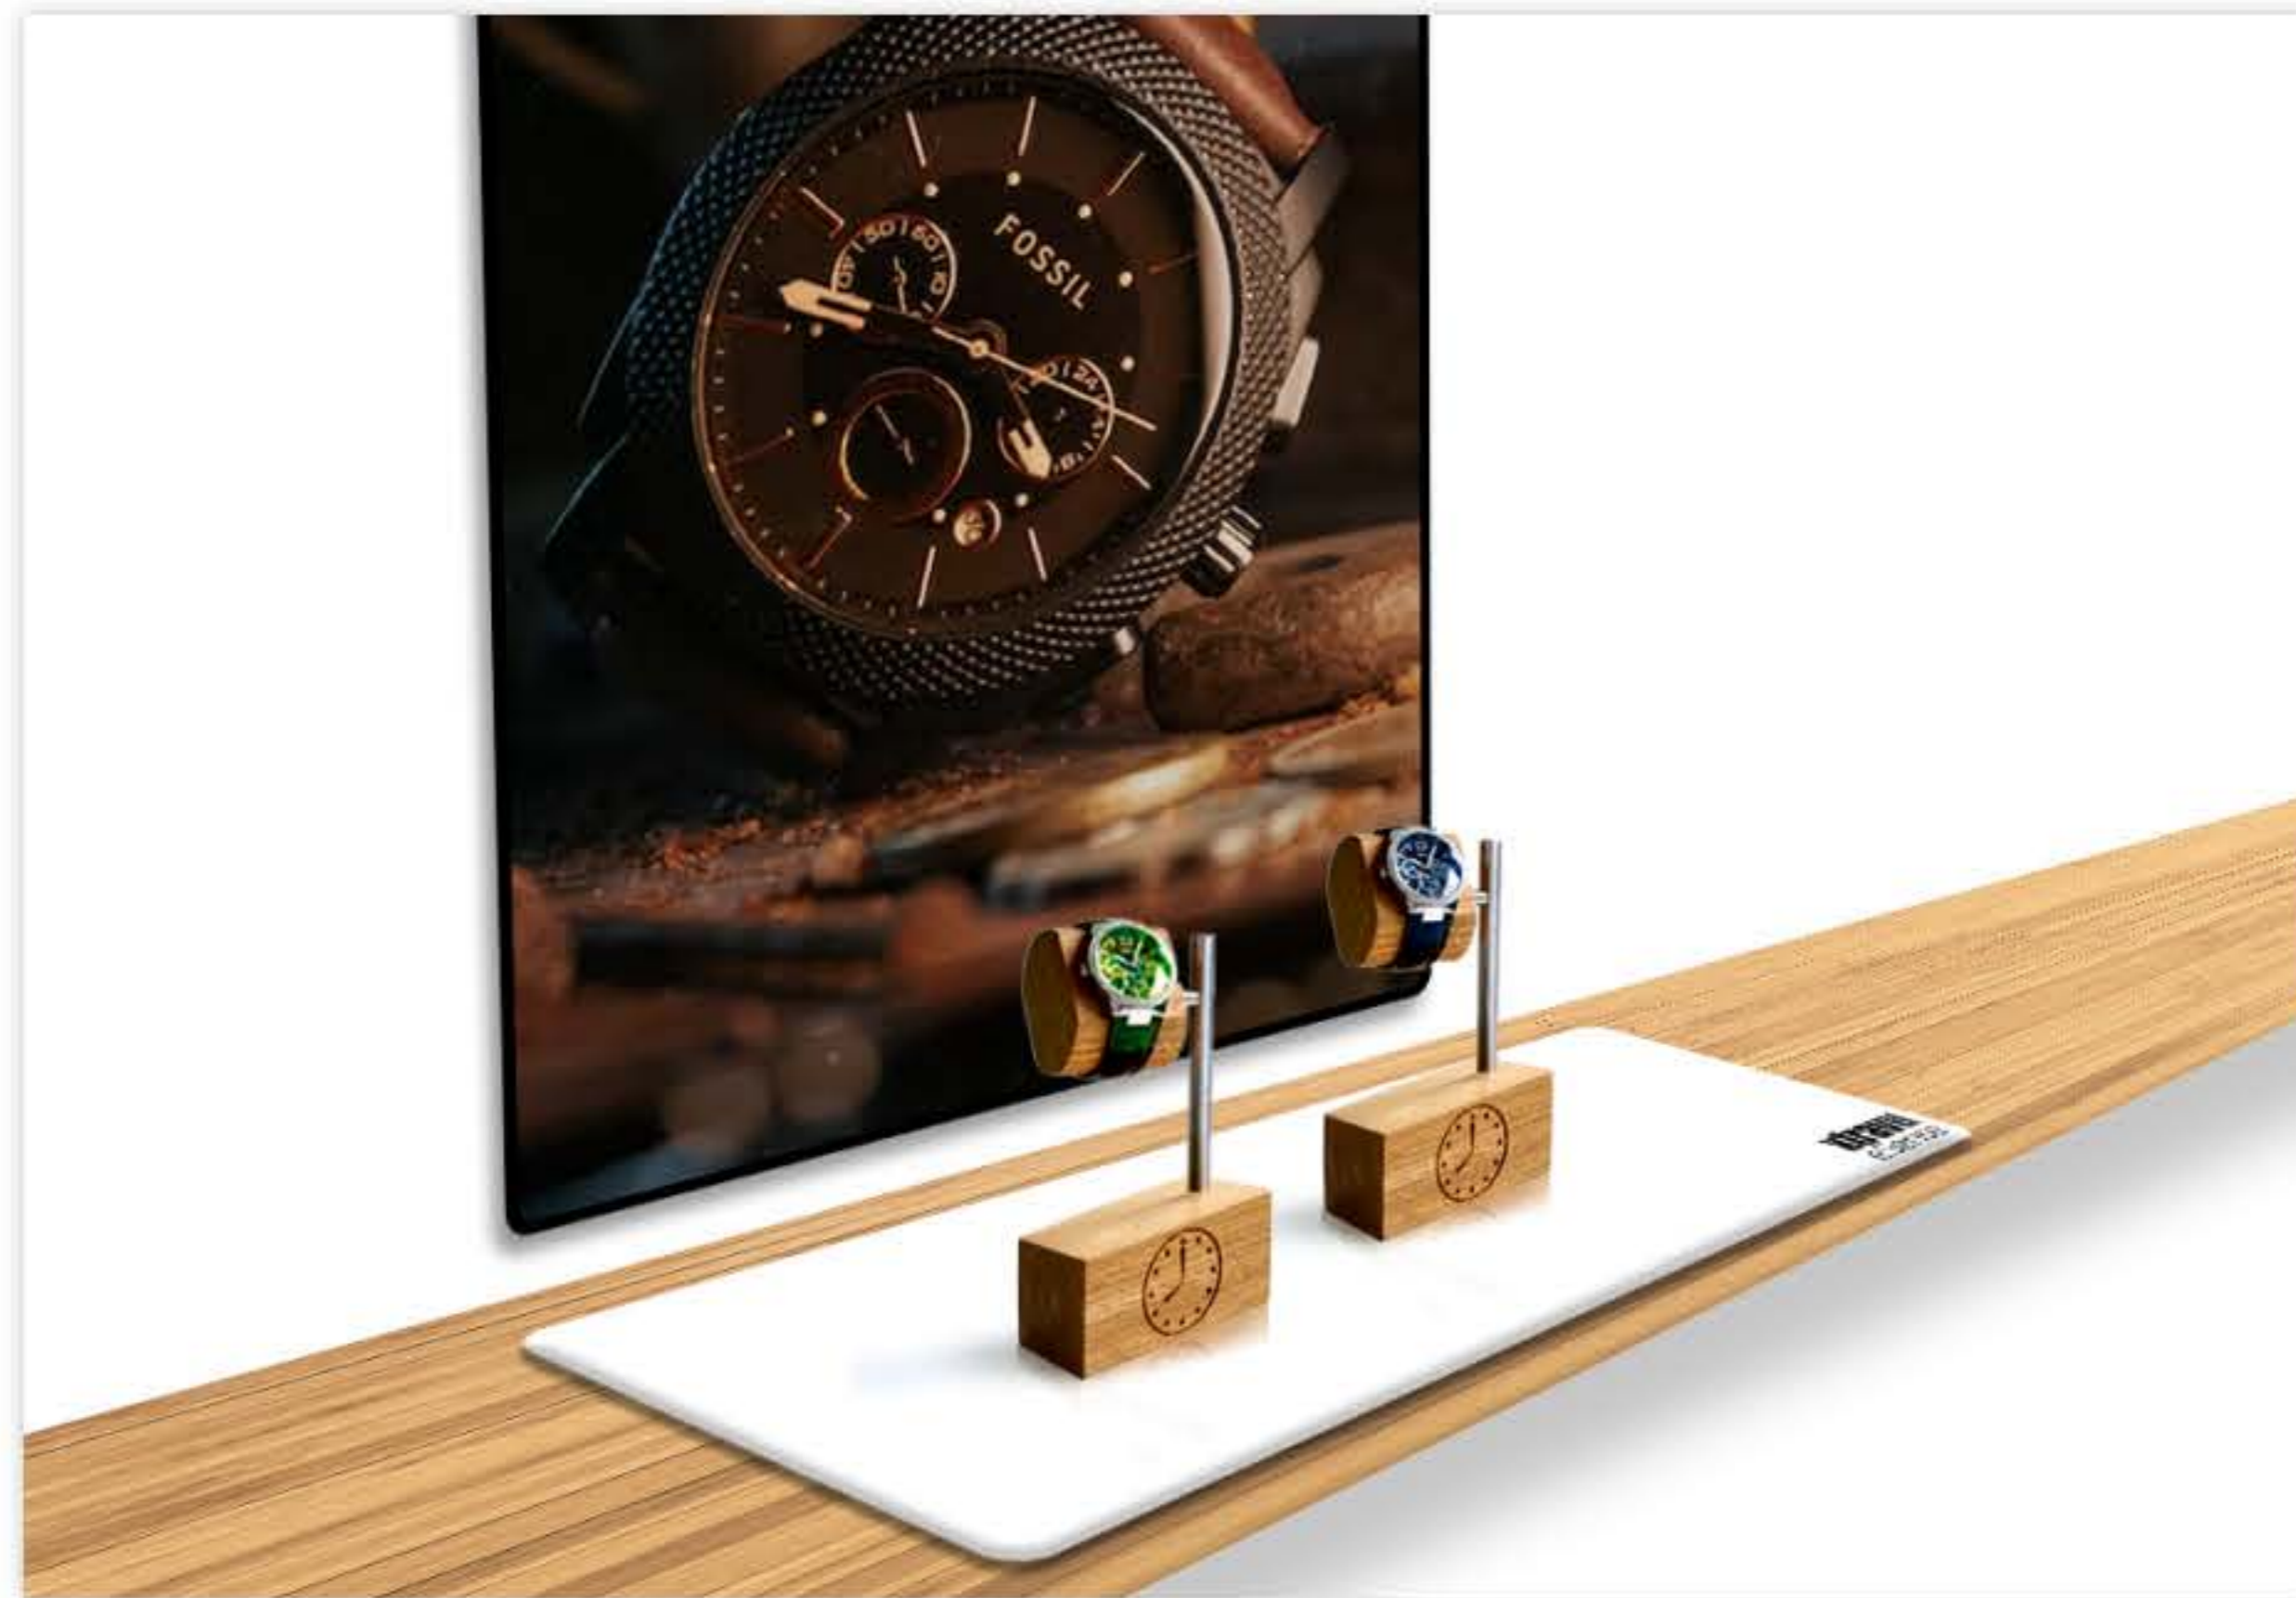

Cilik

Capture Every Moment

powered by  
xtravu eSense

xtravu  
eSense

**xtravu**  
e S E N S E

**Modular Design**  
*To fit any product where shoppers compare features*

**Dynamic Content**  
*Trigger any content including live videos, images, web pages, as well as interactive content.*

Retail Stores

Airports

Exhibitions/  
Conventions

Museums

Specifications	eSense XE-3	eSense XE-6
Sensor Plate	Corian Finish	Corian Finish
Sensor Plate Size (LxBxH) mm	560x180x30 Custom Size Optional	1130x180x30 Custom Size Optional
Products	3	6
Content Playable	Text, Image, Video	Text, Image, Video
Media Player	Embedded	Embedded
Sensors	Embedded	Embedded
Power		
<i>Power Supply</i>	100-240 V: 50/60 Hz	100-240 V: 50/60 Hz
<i>Power Consumption</i>	20 W Max	25 W Max
Operating Conditions		
<i>Temperature</i>	0-40 Degrees	0-40° C
<i>Humidity</i>	80% Non Condensing	80% Non-Condensing
Display	Optional 24", 32", 40", 48", 55"	Optional 24", 32", 40", 48", 55"
External Media Players	Optional xtravu DSP-R, NC, Ni3	Optional xtravu DSP-R, NC, Ni3